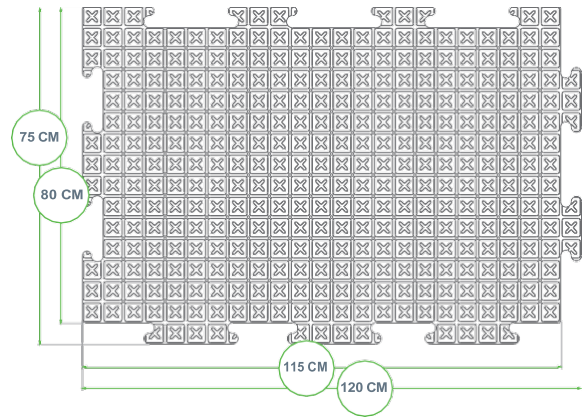

15 MM

WASP SPORT 15

SHOCK ABSORPTION (%)

Result 1	Result 2	Result 3
61,1	63,4	62,3

DEFORMATION (MM)

Result 1	Result 2	Result 3
7,6	8,4	8,0

ENERGY RESTITUTION (%)

Result 1	Result 2	Result 3
38,3	37,6	38,0

TOP

BOTTOM

SPECIFICATIONS DIMENSIONS AND PACKAGING

- ← WASP Sport Shockpad 15 HD
- ← Size: 1200 mm x 800 mm
- ← Installation: 1150 mm x 750 mm x 15 mm
- ← Packing unit: 134 pcs - 115,91 m²
- ← Pallet height: 220 cm (upon request 260 cm)