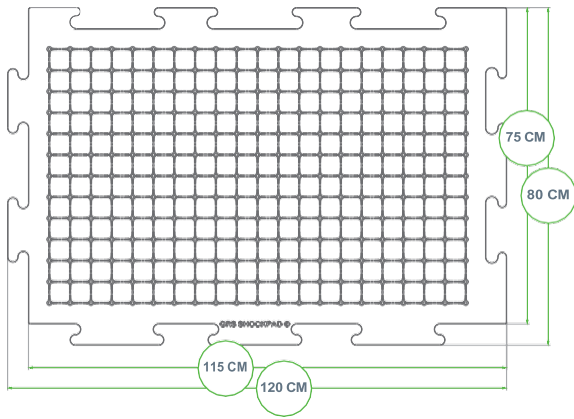

15 MM

WASP SPORT 15

SHOCK ABSORPTION (%)

Result 1	Result 2	Result 3
61,1	63,4	62,3

DEFORMATION (MM)

Result 1	Result 2	Result 3
7,6	8,4	8,0

ENERGY RESTITUTION (%)

Result 1	Result 2	Result 3
38,3	37,6	38,0

TOP

BOTTOM

SPECIFICATIONS DIMENSIONS AND PACKAGING

- ← WASP Sport Shockpad 15 HD
- ← Size: 1200 mm x 800 mm
- ← Installation: 1150 mm x 750 mm x 15 mm
- ← Packing unit: 134 pcs - 115,91 m²
- ← Pallet height: 220 cm (upon request 260 cm)